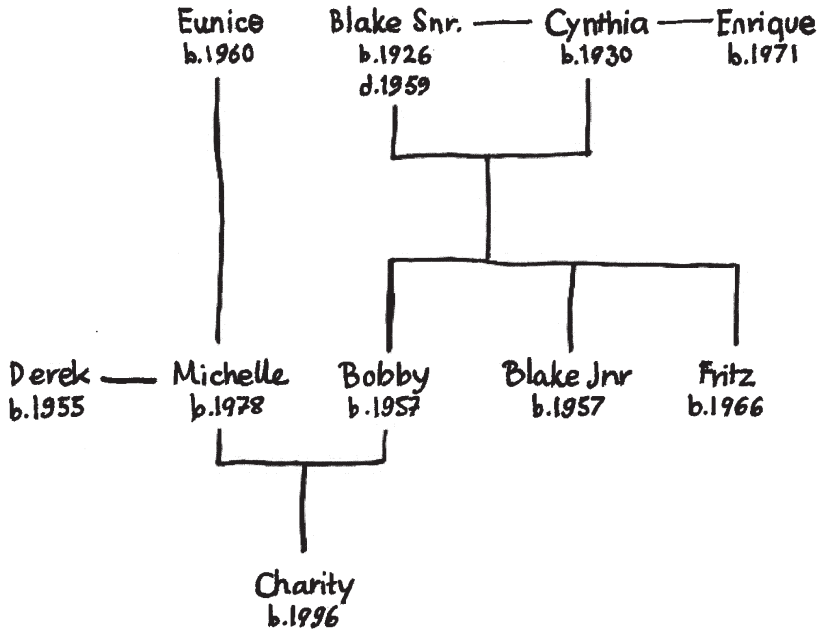

FITZPATRICKS & CO.

A discretionary 12.5% service charge will be added to your bill for table service. All service charge goes directly to our team.